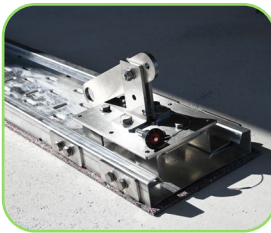

Certified according
to DIN EN 795:2012
DIN CEN/TS 16415:2017

Up to two people can work safely at the same time, benefiting from extensive freedom of movement on the roof.

The Duraklick SAP is certified according to DIN EN 795:2012 and DIN CEN/TS 16415:2017 and meets the highest safety standards.

Duraklick Single Anchor Point (SAP) Fall Protection for Your PV System

Flexible Installation and Use

- Rotatable 90° on the base plate for flexible positioning.

- Foldable in both directions to avoid shading the modules when not in use.

Key Features:

- DEKRA-certified according to DIN EN 795:2012 & DIN CEN/TS 16415:2017
- Can be installed without roof penetration – protects the roof and roof membrane
- Optimal use of roof space
- Maximum freedom of movement on the roof
- No shading of PV modules
- EU-approved and compliant with current standards in Switzerland and Norway
- Cost-effective solution